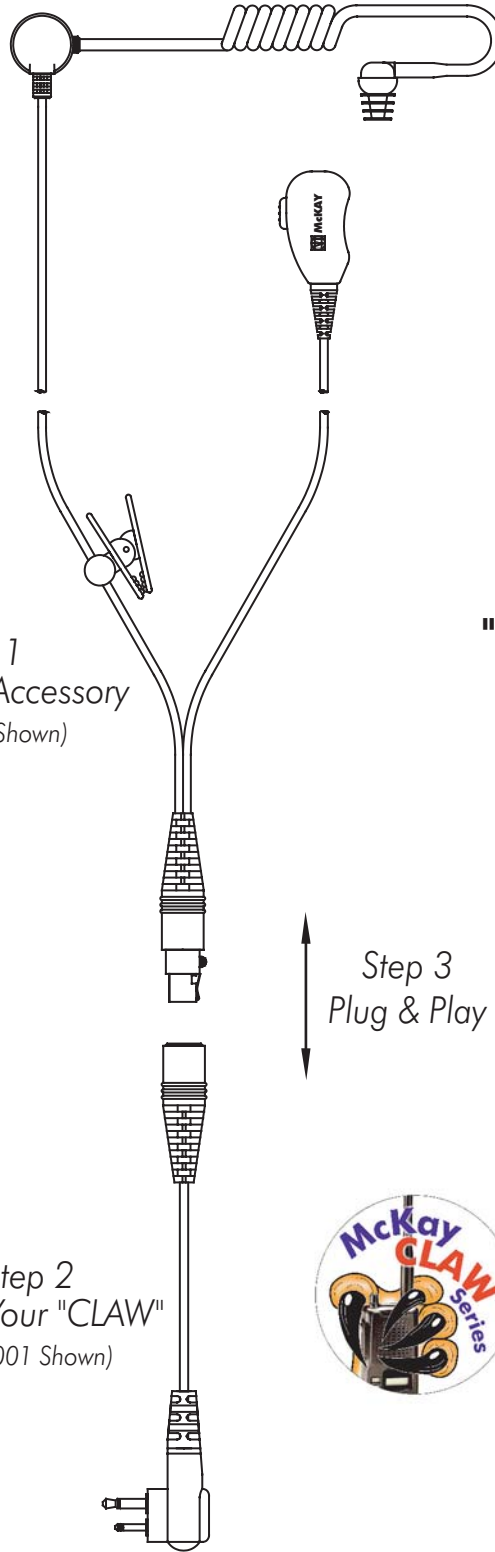

# SURVEILLANCE PLUG & PLAY

Professional Two Way Radio Accessories

**Raptor One**  
Single Wire kit with inline PTT/Microphone, Acoustic air tube and miniature inline speaker. Designed for hospitality, retail and surveillance

1WX-TA5

**Two Wire Kit**  
Ear hook speaker & covert PTT switch with inbuilt microphone. Designed for hospitality, retail and surveillance applications.

2WH-TA5

Step 1  
Select Your Accessory  
(2WK-TA5 Shown)

Step 2  
Select Your "CLAW"  
(RI-3001 Shown)

Step 3  
Plug & Play

Other Connectors Available

**Two Wire Kit**  
Acoustic Air tube speaker & covert PTT switch with inbuilt microphone. Designed for hospitality, retail and surveillance applications.